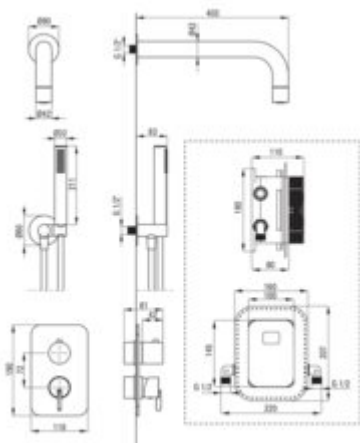

SILIA  
 Concealed shower set, with mixer  
 BOX

Product code: BXYZDQSM  
 EAN: 5907650844488  
 Color: titanium  
 Warranty [years]: 7

**Mixer**

Mixer type	Concealed BOX, mixer
Installation method	concealed
Flow class [l/min]	B <= 25.2 (19.9 - 25.2)
Acoustic group [dB]	I (x <= 20)

**Spout**

Spout type	still
Range of shower/ bath spout [mm]	382

**Shower overhead**

Shape	round
Material	brass
thickness	42
Diameter [mm]	42
Anti-calc	yes
Number of functions	1
Stream type	rain

**Hand shower**

Number of functions	1
Anti-calc	yes
Stream type	rain
Additional features	cool-out

**Hose**

Length [mm]	1500
Braid material	PVC
Anti-twist	1

**Angled hose connector**

Finish	titanium
Connection type	for the hose with hand shower holder
Shape	round
Material	brass
Connection thread	yes
Concealed mounting	yes