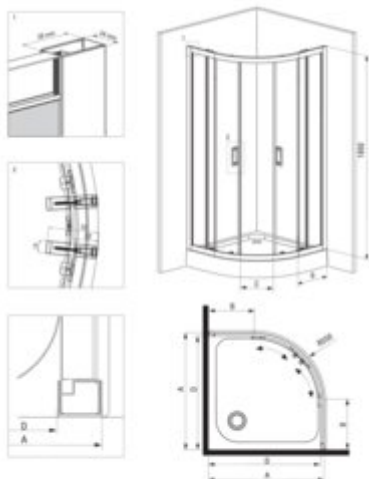

FUNKIA
Shower cabin, half round

Product code: KYP_651K
EAN: 5908212066355
Color: chrome
Warranty [years]: 5

Model	Size	A [mm]	B [mm]	C [mm]	D [mm]
KYP 651K	800x800	700-710	270	420	700
KYP 651K	800x800	800-810	240	520	800

Finish	chrome
Shape	half round
Width [mm]	900
Length [mm]	900
Height [mm]	1850
Glass finish	frosted
Glass thickness [mm]	5
Side dimension [mm]	895
arc radius [mm]	550
Adjustment range from [mm]	-10
Masking of assembly elements	yes
Profiles levelling the curvature of the walls	yes
Silent closing	yes
Installation without shower tray possible	yes
Detachable lower rollers	yes

Features:

- Only the best materials, the quality of which has been confirmed by laboratory tests
- Safe and durable tempered glass
- Bottom rollers allow for the door detachment and easier product care
- Covering of assembly elements
- Possibility to install the cabin without a shower tray, directly on the tiles
- Dedicated cleaning agent, safe for cleaned surfaces
- Profiles leveling the curvature of the walls
- Resistance to impacts, chemicals and stains in accordance with PN-EN 14428+A1:2008 norm, c
- Enclosure sold without the tray