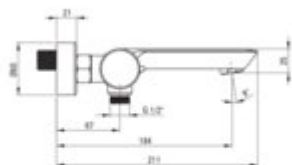

ARNIKA

Bath mixer, wall-mounted

Product code: BQA_010M

EAN: 5908212053263

Color: chrome

Warranty [years]: 7

Mixer

| | |
|---------------------|------------------------|
| Finish | chrome |
| Material | brass |
| Mixer type | two-handle, mixer |
| Installation method | wall-mounted |
| Flow class [l/min] | B ≤ 25.2 (19.9 - 25.2) |
| Acoustic group [dB] | I (x ≤ 20) |
| Check valves | yes |

Mixer cartridge (XDCA7GUL6)

| | |
|------------------------|-------|
| Ceramic cartridge size | 35 mm |
|------------------------|-------|

Mixer cartridge (XDCA7GULA)

| | |
|------------------------|-------|
| Ceramic cartridge size | 35 mm |
|------------------------|-------|

Spout

| | |
|------------------------|-------|
| Spout type | still |
| Mixer spout range [mm] | 184 |
| Material | brass |

Function switch

| | |
|-------------|--------------------|
| Switch type | ceramic mechanical |
|-------------|--------------------|