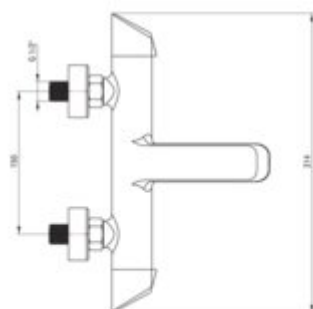

ARNIKA

Bath mixer, wall-mounted

Product code: BQA_010M

EAN: 5908212053263

Color: chrome

Warranty [years]: 7

Mixer

| | |
|---------------------|------------------------|
| Finish | chrome |
| Material | brass |
| Mixer type | two-handle, mixer |
| Installation method | wall-mounted |
| Flow class [l/min] | B ≤ 25.2 (19.9 - 25.2) |
| Acoustic group [dB] | I (x ≤ 20) |
| Check valves | yes |

Mixer cartridge (XDCA7GUL6)

| | |
|------------------------|-------|
| Ceramic cartridge size | 35 mm |
|------------------------|-------|

Mixer cartridge (XDCA7GULA)

| | |
|------------------------|-------|
| Ceramic cartridge size | 35 mm |
|------------------------|-------|

Spout

| | |
|------------------------|-------|
| Spout type | still |
| Mixer spout range [mm] | 184 |
| Material | brass |

Function switch

| | |
|-------------|--------------------|
| Switch type | ceramic mechanical |
|-------------|--------------------|

Aerator

| | |
|--------------|----------|
| Aerator type | silicone |
| Aerator size | M24 |

Features:

- Deante Design Studio Collection
- The mixer body is made of the highest quality brass
- The mixer is equipped with a stream aerator
- Silicone aerator for easy limescale removal
- Mechanical ceramic function switch
- The mixer is equipped with non-return valves so that the mixed water does not flow back in
- Design full of beauty and harmony
- The variety of colours gives many arrangement possibilities
- Only the best materials, the quality of which has been confirmed by laboratory tests
- Cleaning agent for fixtures in all colors available