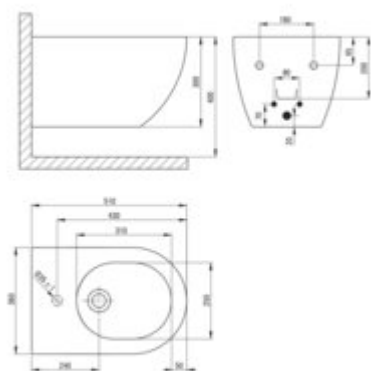

PEONIA

Bidet, wall-mounted

Product code: CDE_NBPW

EAN: 5907650874621

Color: nero

Warranty [years]: 10

Finish	nero
Material	ceramic
Type	wall-mounted
Width [mm]	360
Length [mm]	510
Height [mm]	299
Mounting holes spacing / Axis [mm]	180
Hidden mountings	yes
Hole for the tap	yes

Features:

- Hard and durable ceramics does not lose its properties with long use
- Antibacterial coating, preventing the growth of microorganisms
- Mounting system with hidden fixings
- Hygienic certificate of the National Institute of Hygiene confirming the product's compliance
- Dedicated cleaning agent, safe for cleaned surfaces