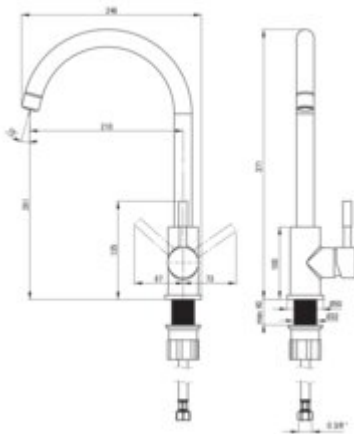

LIMA

Kitchen tap

Product code: BBMEF62M

EAN: 5907650889557

Color: steel

Warranty [years]: 7

Mixer

Finish	steel
Material	steel 304
Mixer type	single-handle, mixer
Installation method	standing
Total mixer height [mm]	371
Flow class [l/min]	Z - 4-9 l/min
Acoustic group [dB]	I (x <= 20)

Mixer cartridge

Ceramic cartridge size	35 mm
------------------------	-------

Spout

Spout type	swivel
Mixer spout range [mm]	210
Material	steel 304

Aerator

Aerator type	honeycomb
Aerator size	M22
Water flow reduction	to 4.5 l/min

Connecting hose

Length [mm]	450
Installation thread	3/8"
Connection thread	M10

Features:

- The tap is equipped with an ECO-aerator that reduces water consumption to 4,5 l-min
- 45 cm connection hoses included
- Only the best materials, the quality of which has been confirmed by laboratory tests
- Durable hose ends made of brass
- Cleaning agent for fixtures in all colors available
- Z flow class (4-9 l/min) allowing for water consumption reduction
- The mounting sleeve facilitates the installation of the mixer