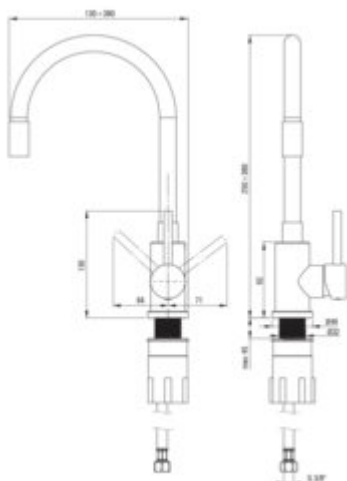

LUNO

Kitchen tap

Product code: BOC_S720
EAN: 5907650866039
Color: grey, brushed steel
Warranty [years]: 7

Mixer

Finish	grey, steel
Material	steel 304
Mixer type	single-handle, mixer
Installation method	standing
Flow class [l/min]	A ≤ 15 (9.1 - 15)
Acoustic group [dB]	I (x ≤ 20)

Mixer cartridge

Ceramic cartridge size	35 mm
------------------------	-------

Spout

Spout type	elastic
------------	---------

Aerator

Aerator type	honeycomb
Aerator size	M22

Connecting hose

Length [mm]	600
Installation thread	3/8"
Connection thread	M10

Features:

- The mixer is equipped with a stream aerator
- 45 cm connection hoses included
- Only the best materials, the quality of which has been confirmed by laboratory tests
- Dedicated cleaning agent, safe for cleaned surfaces
- The mounting sleeve facilitates the installation of the mixer