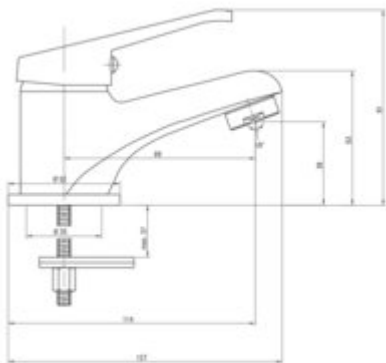

LOBO

Washbasin tap, with automatic plug

Product code: BYU_021M

EAN: 5907650802280

Color: chrome

Warranty [years]: 5

Mixer

Finish	chrome
Material	brass
Mixer type	single-handle, mixer
Installation method	standing
Total mixer height [mm]	91
Flow class [l/min]	A <= 15 (9.1 - 15)
Acoustic group [dB]	II (20 < x <= 30)
Plug included in the set	yes

Mixer cartridge

Ceramic cartridge size	35 mm
------------------------	-------

Spout

Spout type	still
Mixer spout range [mm]	89
Material	brass

Aerator

Aerator size	M24
--------------	-----

Connecting hose

Length [mm]	350
Installation thread	3/8"
Connection thread	M10