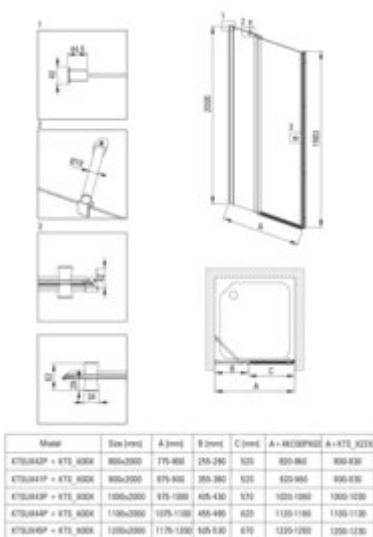

## Shower doors

**Product code:** KTSU041P  
**EAN:** 5907650819899  
**Color:** chrome  
**Warranty [years]:** 5

### Shower door

Finish	chrome
Width [mm]	900
Height [mm]	2000
Glass finish	transparent
Glass thickness [mm]	6
Active cover	yes
installation	to be completed with KTS walk-in , to be completed with KTS doors
Railing length [mm]	360
Masking of assembly elements	yes
Profiles levelling the curvature of the walls	yes
rails	adjustable stiffening the cabin
Holders	with safety
Tempered glass TOTAL WHITE	yes
Reversible doors	yes
Silent closing	yes
Installation without shower tray	yes possible
Lifting hinges	yes
Hinges flush with the glass	no

### Showe cabin

Side dimension [mm]	900
---------------------	-----