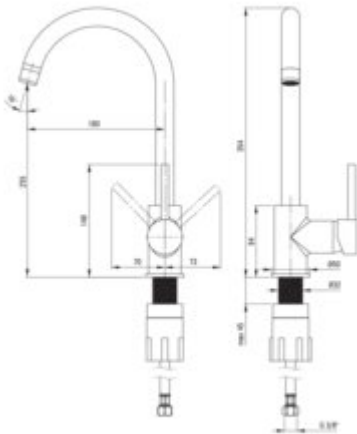

#### Mixer

Finish	metallic graphite
Material	brass
Mixer type	single-handle, mixer
Installation method	standing
Total mixer height [mm]	350
Flow class [l/min]	Z - 4-9 l/min
Acoustic group [dB]	I (x <= 20)

#### Mixer cartridge

Ceramic cartridge size	35 mm
------------------------	-------

#### Spout

Spout type	swivel
Mixer spout range [mm]	195
Material	stainless steel

#### Connecting hose

Length [mm]	450
Installation thread	3/8"
Connection thread	M10