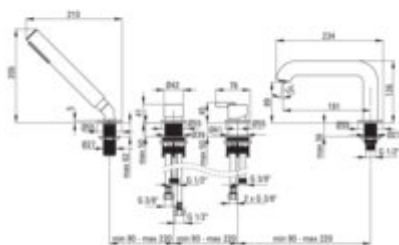

SILIA
Bath mixer, 4-hole

Product code: BQS_F14M

EAN: 5907650818496

Color: brushed steel

Warranty [years]: 7

Mixer

Finish	steel
Material	brass
Mixer type	single-handle, mixer
Installation method	standing
Total mixer height [mm]	205
Flow class [l/min]	A <= 15 (9.1 - 15)
Acoustic group [dB]	I (x <= 20)

Mixer cartridge

Ceramic cartridge size	35 mm
------------------------	-------

Spout

Spout type	still
Mixer spout range [mm]	191
Material	brass

Function switch

Switch type	ceramic mechanical
-------------	--------------------

Aerator (XDCH2TUN0)

Aerator size	M24
--------------	-----

Aerator (XDCTOPCO0)

Aerator type	flat, swivel, silicone
Aerator size	M24

Connecting hose

Length [mm]	450
Installation thread	3/8"
Connection thread	M12

Hose

Length [mm]	1500
Braid type	single-braided

Hand shower

Number of functions	1
Anti-calc	yes
Additional features	cool-out

Features:

- Deante Design Studio Collection
- Noble form and timeless simplicity
- Mechanical ceramic Click type function switch
- Innovative and easy to maintain brushed steel coating
- The mixer body is made of the highest quality brass
- Silicone aerator for easy limescale removal
- The movable aerator allows you to direct the water stream
- Anti-calc hand shower
- The mounting sleeve facilitates the installation of the mixer
- Only the best materials, the quality of which has been confirmed by laboratory tests
- Durable hose ends made of brass
- Anti-twist system, preventing the hose from twisting
- 45 cm connection hoses included
- Cool-out hand shower
- Cleaning agent for fixtures in all colors available