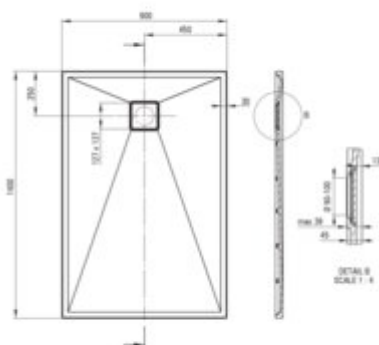

CORREO Granite shower tray, rectangular

Product code: KQR_N47B

EAN: 5907650821144

Color: nero

Warranty [years]: 10

Finish	nero
Material	granite
Shape	rectangular
Width [mm]	900
Length [mm]	1400
Height [mm]	45
Installation method	directly on the spout, on the construction material support, on the floor level
Drain diameter	90
possibility to cut to size	yes
Hydrophobicity	yes

Features:

- Properties of Deante granite: resistance to impact, high temperature, discoloration, therm
- Hydrophobic properties repel water molecules
- For installation at floor level, directly on the screed or supported by construction mater
- Possibility of cutting the granite shower tray
- Dedicated cleaning agent, safe for cleaned surfaces
- Only the best materials, the quality of which has been confirmed by laboratory tests
- Anti-slip properties of granite shower trays
- The finish enriched with silver ions adds antiseptic properties
- Warning! The NHC_029D siphon fits this shower tray
- Warning! The NHC_029C siphon fits this shower tray