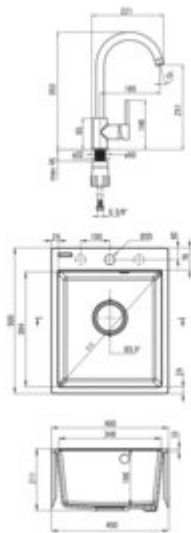

Product code: ZRCB2103

EAN: 5907650868231

Color: graphite

Warranty [years]: 18

Sink

Finish	graphite
Surface type	matte
Material	granite
Installation method	inset
Number of bowls	1
Minimum cabinet width [mm]	400
Width [mm]	500
Length [mm]	400
Height [mm]	211
Bowl depth [mm]	198
Cut-out Length [mm]	380
Cut-out Width [mm]	480
Equipped with accessories	yes
Drain diameter	3.5"
Number of holes	1
Number of pre-drilled holes	2
Hydrophobicity	yes

Mixer

Finish	black
Mixer type	single-handle, mixer
Installation method	standing
Flow class [l/min]	Z - 4-9 l/min
Acoustic group [dB]	I (x ≤ 20)

Mixer cartridge

Ceramic cartridge size	35 mm
------------------------	-------

Spout

Spout type	swivel
Mixer spout range [mm]	185

Aerator

Aerator type	honeycomb
Aerator size	M22

Connecting hose

Length [mm]	450
Installation thread	3/8"
Connection thread	M10

Features:

- Properties of Deante granite: resistance to impact, high temperature, discoloration, therm
- Longest, 18 years warranty
- Equipment with the possibility of connecting a washing machine or dishwasher
- Space-saving siphon which facilitates e.g. sorting waste
- Hydrophobic properties repel water molecules
- Innovative, durable and easy to clean Nero coating
- Cleaning agent for fixtures in all colors available
- The finish enriched with silver ions adds antiseptic properties