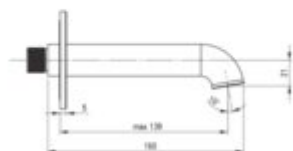

### Aerator

Aerator type	silicone
Stream type	aerated
Aerator size	M24
Thread type	external

### Spout

Finish	brushed bronze
Spout type	bathtub
Material	brass
Spout type	still
Range of shower/ bath spout [mm]	147
Spout length [mm]	160
aerator	yes
Concealed mounting	yes