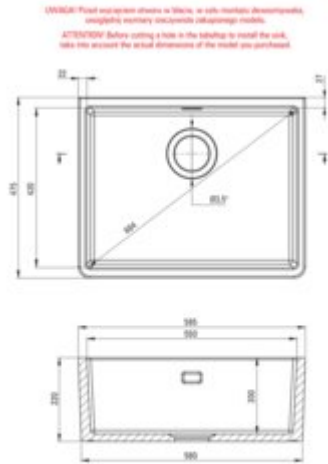

SABOR Ceramic sink, 1-bowl

Product code: ZCB_610K

EAN: 5908212074046

Color: white

Warranty [years]: 2

Sink

Finish	white
Surface type	shine
Material	ceramic
Installation method	farmhouse, top mounted
Number of bowls	1
Minimum cabinet width [mm]	600
Width [mm]	475
Length [mm]	595
Height [mm]	220
Bowl depth [mm]	200
Equipped with accessories	yes
Drain diameter	3.5"

Sink waste kit

Finish	steel
Plug type	manual
Low siphon/ Space saver	yes
possibility to connect a dishwasher/ washing machine	yes

Features:

- **ATTENTION!** A special method of assembly - modular, standing. Details in the manual. Prepa
- Hard and durable ceramics does not lose its properties with long use
- The sink is equipped with fittings with a connection to the dishwasher
- The exceptionally spacious and deep bowl will even accommodate trays taken out of the oven
- Dedicated cleaning agent, safe for cleaned surfaces
- Space-saving siphon which facilitates e.g. sorting waste