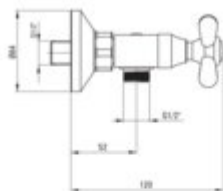

### Mixer

Finish	chrome
Material	brass
Mixer type	two-handle, mixer
Installation method	wall-mounted
Total mixer height [mm]	120
Flow class [l/min]	S - 15.1-19.8 l/min
Acoustic group [dB]	II (20 < x <= 30)

### Mixer cartridge

Ceramic cartridge size	1/2"
------------------------	------

### Hose

Length [mm]	1500
-------------	------