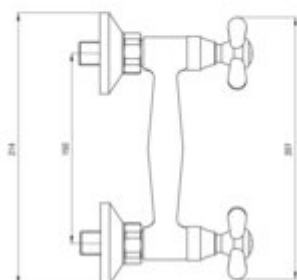

### Mixer

Finish	chrome
Material	brass
Mixer type	two-handle, mixer
Installation method	wall-mounted
Total mixer height [mm]	120
Flow class [l/min]	S - 15.1-19.8 l/min
Acoustic group [dB]	II (20 < x <= 30)

### Mixer cartridge

Ceramic cartridge size	1/2"
------------------------	------

### Hose

Length [mm]	1500
-------------	------