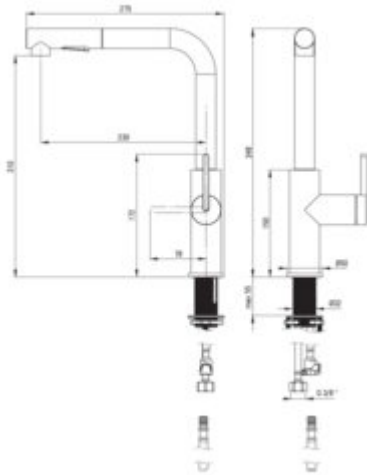

MOMI Kitchen tap

Product code: BKM_D73M

EAN: 5907650863823

Color: titanium

Warranty [years]: 7

Mixer

Finish	titanium
Material	steel 304
Mixer type	single-handle, mixer
Installation method	standing
Flow class [l/min]	Z - 4-9 l/min
Acoustic group [dB]	I (x <= 20)

Mixer cartridge

Ceramic cartridge size	35 mm
------------------------	-------

Connecting hose

Length [mm]	600
Installation thread	3/8"
Connection thread	M8

Hose

Length [mm]	1800
-------------	------

Hand shower

Number of functions	2
---------------------	---

Features:

- Deante Design Studio Collection
- Only the best materials, the quality of which has been confirmed by laboratory tests
- 45 cm connection hoses included
- The mounting sleeve facilitates the installation of the mixer
- Z flow class (4-9 l/min) allowing for water consumption reduction
- The mixer with functional pull-out spout
- 2-function spout
- Cleaning agent for fixtures in all colors available