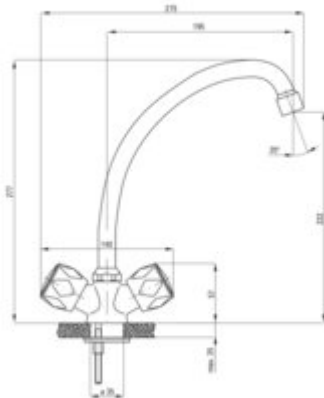

## Mixer

Finish	chrome
Material	brass
Mixer type	two-handle, mixer
Installation method	standing
Total mixer height [mm]	277
Flow class [l/min]	S - 15.1-19.8 l/min
Acoustic group [dB]	II (20 < x <= 30)

## Mixer cartridge

Ceramic cartridge size	1/2"
------------------------	------

## Spout

Spout type	swivel
Mixer spout range [mm]	195
Material	steel 304

## Connecting hose

Length [mm]	350
Installation thread	3/8"
Connection thread	M10