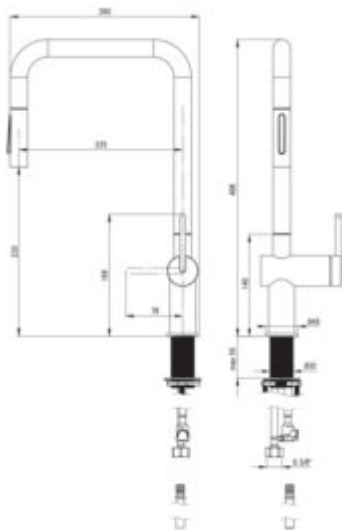

MOMI Kitchen tap

Product code: BKM_F73N

EAN: 5907650863885

Color: brushed steel

Warranty [years]: 7

Mixer

Finish	steel
Material	steel 304
Mixer type	single-handle, mixer
Installation method	standing
Flow class [l/min]	Z - 4-9 l/min
Acoustic group [dB]	I (x <= 20)

Mixer cartridge

Ceramic cartridge size	35 mm
------------------------	-------

Spout

Spout type	pull-out, swivel
Material	steel 304

Aerator

Aerator type	honeycomb
--------------	-----------

Connecting hose

Length [mm]	600
Installation thread	3/8"
Connection thread	M8

Hose

Length [mm]	1800
-------------	------

Hand shower

Number of functions	2
---------------------	---

Features:

- Deante Design Studio Collection
- Only the best materials, the quality of which has been confirmed by laboratory tests
- The mixer is equipped with a stream aerator
- Z flow class (4-9 l/min) allowing for water consumption reduction
- 45 cm connection hoses included
- The mounting sleeve facilitates the installation of the mixer
- The mixer is equipped with non-return valves so that the mixed water does not flow back in
- Innovative and easy to maintain brushed steel coating
- Cleaning agent for fixtures in all colors available
- Coating applied using the PVD method