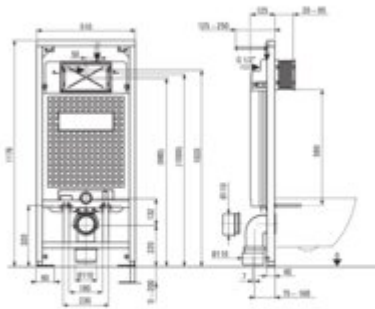

## Toilet set, concealed

**Product code:** CDVS6WPW

**EAN:** 5908212068342

**Color:** chrome, white

**Warranty [years]:** 10

### Concealed toilet frame

Frame height adjustment [mm]	200
Tank capacity [l]	9
Double flushing [l]	3/6
Designated for light casing	yes
Designated for installation in front of the load-bearing wall	yes
Connection valve G1/2"	yes
Silent flushing and filling	yes
Mounting bolts spacing 180 mm and 230 mm	yes