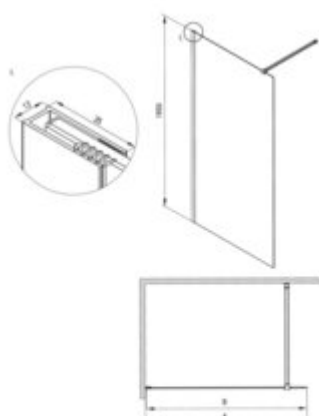

PRIZMA

Shower wall, walk-in

Product code: KTJ_D37P

EAN: 5907650885511

Color: titanium

Warranty [years]: 5

Model	Size	A (mm)	B (mm)
KTJ_A327P	700x1950	680	1950
KTJ_A328P	800x1950	760	1950
KTJ_A329P	900x1950	840	1950
KTJ_A330P	1000x1950	920	1950
KTJ_A331P	1100x1950	1000	1950
KTJ_A332P	1200x1950	1080	1950

Shower door

rails adjustable stiffening the cabin

Showe cabin

Finish	titanium
Width [mm]	700
Height [mm]	1950
Glass finish	transparent
Glass thickness [mm]	6
Active cover	yes
Side dimension [mm]	680
Reversible doors	yes
Installation without shower tray	yes possible