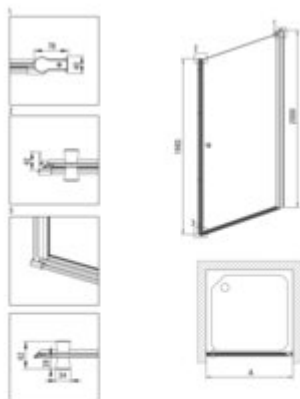

KERRIA PLUS

Shower doors

Product code: KTSWN46P
EAN: 5907650860259
Color: nero
Warranty [years]: 5

Finish	nero
Width [mm]	600
Height [mm]	2000
Glass finish	transparent
Glass thickness [mm]	6
Active cover	yes
installation	to be completed with KTS doors , to be completed with KTS walk-in
Side dimension [mm]	600
Masking of assembly elements	yes
Profiles levelling the curvature of the walls	yes
Holdings	with safety
Tempered glass TOTAL WHITE	yes
Reversible doors	yes
Silent closing	yes
Installation without shower tray	yes
possible	
Lifting hinges	yes

Features:

- Important! For recessed installation, be sure to buy the appropriate KTS_NOOX or KTS_000X
- Possibility to install the cabin without a shower tray, directly on the tiles
- Active Cover coating
- Dedicated to Active Cover surfaces
- Profiles leveling the curvature of the walls
- TOTALWHITE transparent glass
- Safe and durable tempered glass
- Reversible door that allows the cabin to be mounted on the right or left side
- The profile system makes it possible to reduce the curvature of the walls
- Only the best materials, the quality of which has been confirmed by laboratory tests
- Resistance to impacts, chemicals and stains in accordance with PN-EN 14428+A1:2008 norm, c
- Dedicated cleaning agent, safe for cleaned surfaces

Model	Size (mm)	A (mm)	A + 40 (mm)	A + 40 (mm)	A + 40 (mm)
KTSWN46P + KTS_0000	600x2000	475-000	520-000	565-000	610-000
KTSWN46P + KTS_0001	600x2000	575-000	620-000	665-000	710-000
KTSWN46P + KTS_0002	700x2000	675-000	720-000	765-000	810-000
KTSWN46P + KTS_0003	800x2000	775-000	820-000	865-000	910-000
KTSWN46P + KTS_0004	900x2000	875-000	920-000	965-000	1010-000