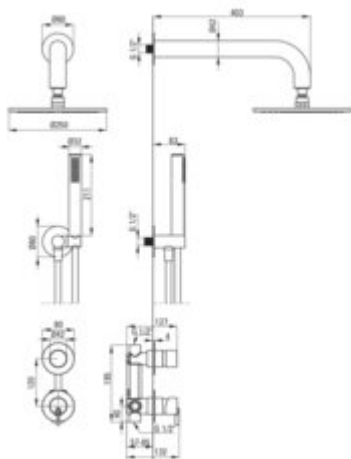

SILIA

Concealed shower set, with a shower head

Product code: NQS_N9YK

EAN: 5907650819189

Color: nero

Warranty [years]: 7

 deante

Mixer

Mixer type	single-handle, mixer
Installation method	concealed
Flow class [l/min]	S - 15.1-19.8 l/min
Acoustic group [dB]	I (x <= 20)

Spout

Spout type	still
Range of shower/ bath spout [mm]	382

Shower overhead

Shape	round
Material	brass
Diameter [mm]	250
Anti-calc	yes
Number of functions	1

Hand shower

Number of functions	1
Anti-calc	yes
Stream type	rain
Additional features	cool-out

Hose

Length [mm]	1500
Braid material	PVC
Anti-twist	1

Angled hose connector

Finish	nero
Connection type	for the hose with hand shower holder
Shape	round
Material	brass
Connection thread	yes
Concealed mounting	yes

Features:

- Deante Design Studio Collection
- Noble form and timeless simplicity
- Innovative, durable and easy to clean Nero coating
- Flush-mounted installation ensures the aesthetics of the bathroom
- The mixer body is made of the highest quality brass
- Adjustable shower hand angle
- Anti-calc system facilitating the removal of limescale deposits
- Anti-calc hand shower
- Anti-twist system, preventing the hose from twisting
- Durable hose ends made of brass
- The set includes an orifice reducing the flow of water
- Dedicated cleaning agent, safe for cleaned surfaces
- Only the best materials, the quality of which has been confirmed by laboratory tests
- Cool-out hand shower
- The faucet includes a concealed element
- Ceramic mechanical Click type function switch