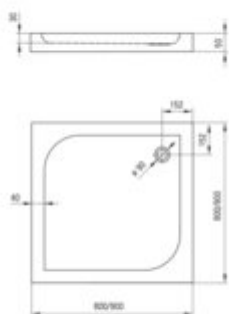

CUBIC

Acrylic shower tray, square

Product code: KTK_042B

EAN: 5908212008140

Color: white

Warranty [years]: 2

Finish	white
Material	acrylic
Shape	square
Width [mm]	800
Length [mm]	800
Height [mm]	50
Depth [mm]	30
Installation method	directly on the spout, on the floor level, on the construction material support
Drain diameter	90

Features:

- Durable acrylic material that maintains its shine and color
- For installation at floor level, directly on the screed or supported by construction mater
- Warning! The NHC_029C siphon fits this shower tray
- Dedicated cleaning agent, safe for cleaned surfaces
- Only the best materials, the quality of which has been confirmed by laboratory tests
- Warning! The NHC_029D siphon fits this shower tray