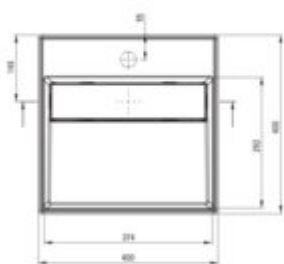

CORREO
Granite washbasin, countertop

Product code: CQR_NU4M

EAN: 5907650865155

Color: nero

Warranty [years]: 10

Finish	nero
Material	granite
Installation method	countertop/standing
Width [mm]	400
Length [mm]	400
Height [mm]	130
Depth [mm]	120
Pre-drilled tap holes	1
Antibacterial	yes
Hydrophobicity	yes
Without overflow	yes

Features:

- Hydrophobic properties repel water molecules
- Properties of Deante granite: resistance to impact, high temperature, discoloration, therm
- The finish enriched with silver ions adds antiseptic properties
- Only the best materials, the quality of which has been confirmed by laboratory tests
- Dedicated cleaning agent, safe for cleaned surfaces