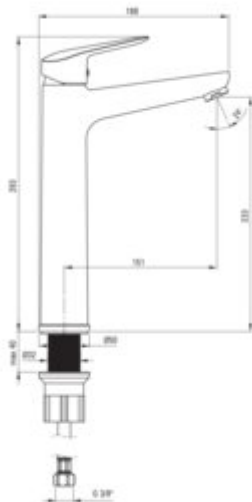

## Washbasin tap, tall

Product code: BMO\_020K

EAN: 5907650817246

Color: chrome

Warranty [years]: 7

### Mixer

Finish	chrome
Material	brass
Mixer type	single-handle, mixer
Installation method	standing
Total mixer height [mm]	297
Flow class [l/min]	A <= 15 (9.1 - 15)
Acoustic group [dB]	II (20 < x <= 30)

### Mixer cartridge

Ceramic cartridge size	35 mm
------------------------	-------

### Connecting hose

Length [mm]	450
Installation thread	3/8"
Connection thread	M10