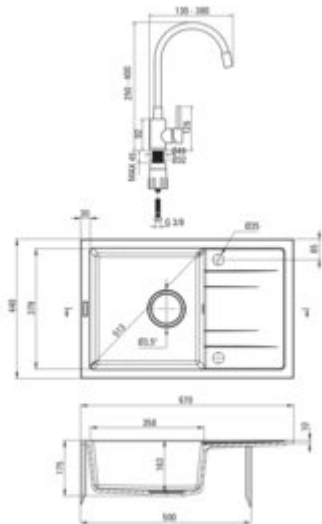

### Sink

Finish	metallic grey
Surface type	matte
Material	granite
Installation method	inset
Number of bowls	1
Minimum cabinet width [mm]	500
Width [mm]	440
Length [mm]	670
Height [mm]	175
Bowl depth [mm]	163
Cut-out Length [mm]	650
Cut-out Width [mm]	420
Reversible	yes
Equipped with accessories	yes
Drain diameter	3.5"
Number of holes	2
Antibacterial	yes
Hydrophobicity	yes

### Mixer cartridge

Ceramic cartridge size	35 mm
------------------------	-------

### Connecting hose

Length [mm]	600
Installation thread	3/8"
Connection thread	M10