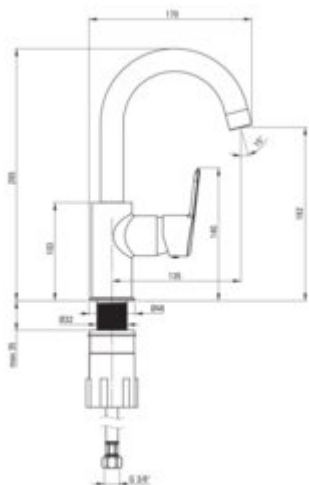

ARNIKA Washbasin tap

Product code: BQA_024M

EAN: 5908212097687

Color: chrome

Warranty [years]: 7

Mixer

Finish	chrome
Material	brass
Mixer type	single-handle, mixer
Installation method	standing
Total mixer height [mm]	265
Flow class [l/min]	S - 15.1-19.8 l/min
Acoustic group [dB]	I (x <= 20)
Plug included in the set	no

Mixer cartridge

Ceramic cartridge size	35 mm
------------------------	-------

Spout

Spout type	swivel
Mixer spout range [mm]	135
Material	stainless steel

Aerator

Aerator type	silicone
Aerator size	M22

Connecting hose

Length [mm]	450
Installation thread	3/8"
Connection thread	M10

Features:

- Deante Design Studio Collection
- Design full of beauty and harmony
- The mixer body is made of the highest quality brass
- The mixer is equipped with a stream aerator
- Silicone aerator for easy limescale removal
- The mounting sleeve facilitates the installation of the mixer
- 45 cm connection hoses included
- The lever on the side makes it easier to keep the spout clean
- The variety of colours gives many arrangement possibilities
- Only the best materials, the quality of which has been confirmed by laboratory tests
- we recommend buying a universal plug in the color of the mixer
- Cleaning agent for fixtures in all colors available