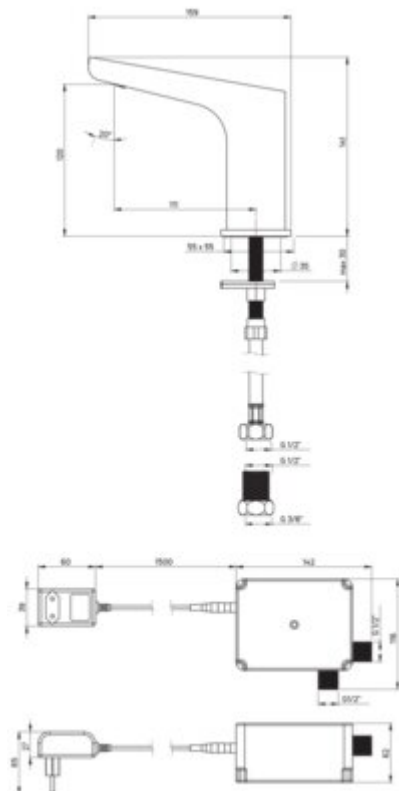

HIACYNT

Washbasin tap, contactless

Product code: BQH_N28V

EAN: 5907650875178

Color: nero

Warranty [years]: 7

Mixer

Finish	nero
Material	brass
Mixer type	sensor
Installation method	standing
Total mixer height [mm]	141
Flow class [l/min]	Z - 4-9 l/min
Acoustic group [dB]	I (x <= 20)
Check valves	yes

Spout

Spout type	still
Mixer spout range [mm]	111
Material	brass

Aerator

Aerator type	swivel, flat
Aerator size	M24

Connecting hose

Length [mm]	450
Installation thread	1/2"
Connection thread	M8

Features:

- The mixer body is made of the highest quality brass
- Contactless tap with a motion sensor
- The mixer is equipped with a stream aerator
- The movable aerator allows you to direct the water stream
- 45 cm connection hoses included
- Z flow class (4-9 l/min) allowing for water consumption reduction
- The mixer is equipped with non-return valves so that the mixed water does not flow back in
- Innovative, durable and easy to clean Nero coating
- Only the best materials, the quality of which has been confirmed by laboratory tests
- Modern design with a hint of timelessness
- The mixer is manufactured in Poland, with the utmost care for product quality.
- Cleaning agent for fixtures in all colors available