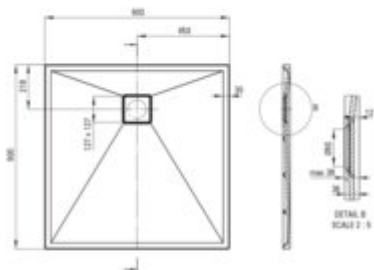

CORREO
Granite shower tray, square

Product code: KQR_S41B

EAN: 5908212095799

Color: metallic grey

Warranty [years]: 10

Finish	metallic grey
Material	granite
Shape	square
Width [mm]	900
Length [mm]	900
Height [mm]	36
Installation method	directly on the spout, on the floor level, on the construction material support
Drain diameter	90
possibility to cut to size	yes
Hydrophobicity	yes

Features:

- Properties of Deante granite: resistance to impact, high temperature, discoloration, therm
- Hydrophobic properties repel water molecules
- The finish enriched with silver ions adds antiseptic properties
- For installation at floor level, directly on the screed or supported by construction mater
- Possibility of cutting the granite shower tray
- Warning! The NHC_029C siphon fits this shower tray
- Warning! The NHC_029D siphon fits this shower tray
- Dedicated cleaning agent, safe for cleaned surfaces
- Only the best materials, the quality of which has been confirmed by laboratory tests
- Anti-slip properties of granite shower trays