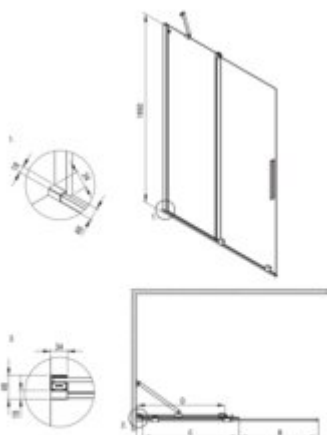

PRIZMA
Shower cabin, square

Product code: KPNFP08P08

EAN: 5907650899815

Color: brushed steel

Warranty [years]: 5

Model	Type	A (mm)	B (mm)	C (mm)	D (mm)
WTJ K388	800x1950	790-800	310	620	570
WTJ K388	900x1950	880-900	360	670	620
WTJ K326	1200x1950	1180-1200	410	720	670
WTJ K326	1200x1950	1180-1200	510	820	670
WTJ K348	1400x1950	1380-1400	510	720	670

Showe cabin

Finish	brushed steel
Width [mm]	800
Height [mm]	1950
Glass finish	transparent
Glass thickness [mm]	6
Active cover	yes
Side dimension [mm]	800
Railings	short to perpendicular wall/long to parallel wall
Reversible doors	yes
Installation without shower tray	yes possible
Possibility to install a railing to a perpendicular wall	yes