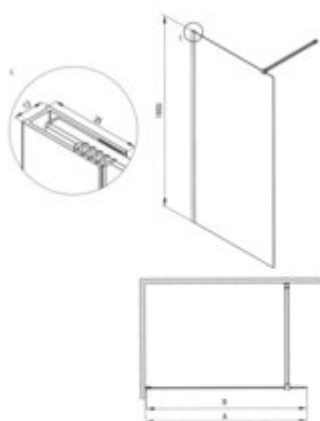

PRIZMA Shower wall, walk-in

Product code: KTJ_D30P

EAN: 5907650881568

Color: titanium

Warranty [years]: 5

Model	Size	A (mm)	B (mm)
KTJ_A_030P	900x1950	800	1950
KTJ_A_030P	900x1950	900	1950
KTJ_A_030P	900x1950	1000	1950
KTJ_A_030P	1050x1950	900	1950
KTJ_A_030P	1100x1950	1000	1950
KTJ_A_030P	1200x1950	1100	1950

Shower door

rails adjustable stiffening the cabin

Showe cabin

Width [mm] 1000

Height [mm] 1950

Glass finish transparent

Glass thickness [mm] 6

Active cover yes

Side dimension [mm] 980

Reversible doors yes

Installation without shower tray yes

possible

Features:

- Safe and durable tempered glass
- Possibility to install the cabin without a shower tray, directly on the tiles
- Hydrophobic Active-Cover coating that makes it easier for water to run off the glass
- Dedicated to Active Cover surfaces
- Only the best materials, the quality of which has been confirmed by laboratory tests
- Reversible door that allows the cabin to be mounted on the right or left side
- Resistance to impacts, chemicals and stains in accordance with PN-EN 14428+A1:2008 norm, c
- Can be combined with a second sliding wall and the Prizma walk-in shower wall
- Possibility of mounting the cabin directly on tiles or on Correo granite (KQR) and Kerria Plus acrylic (KTS) shower trays
- Free combination of elements
- Innovative, durable and easy to clean Titanium coating