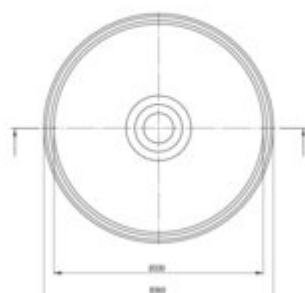

SILIA

Granite washbasin, countertop

Product code: CQS_TU4S

EAN: 5907650813828

Color: anthracite metallic

Warranty [years]: 10

Finish	anthracite metallic
Material	granite
Installation method	countertop/standing
Height [mm]	120
Depth [mm]	100
Antibacterial	yes
Hydrophobicity	yes
Without overflow	yes

Features:

- Only the best materials, the quality of which has been confirmed by laboratory tests
- Properties of Deante granite: resistance to impact, high temperature, discoloration, therm
- Dedicated cleaning agent, safe for cleaned surfaces
- Hydrophobic properties repel water molecules
- The finish enriched with silver ions adds antiseptic properties
- Deante Design Studio Collection