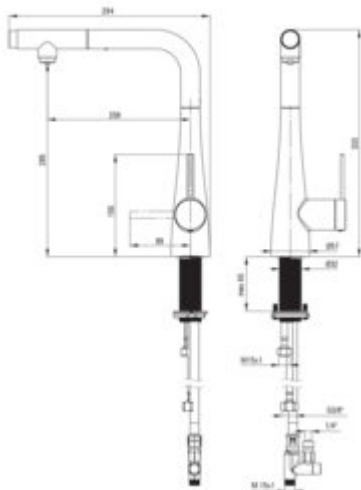

ERIDAN

Kitchen tap, with water filter connection

Product code: BRE_D75M

EAN: 5907650864059

Color: titanium

Warranty [years]: 7

 deante

Mixer

Finish	titanium
Material	steel 304
Mixer type	single-handle, mixer, for the water filter connection
Installation method	standing
Total mixer height [mm]	333
Flow class [l/min]	Z - 4-9 l/min
Acoustic group [dB]	I (x <= 20)

Mixer cartridge

Ceramic cartridge size	35 mm
------------------------	-------

Spout

Spout type	pull-out
Material	steel 304

Aerator

Aerator type	honeycomb
Aerator size	M24

Connecting hose

Length [mm]	600
Installation thread	3/8"

Hose

Length [mm]	1500
-------------	------

Features:

- Deante Design Studio Collection
- Z flow class (4-9 l/min) allowing for water consumption reduction
- 45 cm connection hoses included
- The mounting sleeve facilitates the installation of the mixer
- The mixer with functional pull-out spout
- The tap can be mounted even very close to the wall
- Pull-out spout for filtered water
- The mixer is equipped with a stream aerator
- Only the best materials, the quality of which has been confirmed by laboratory tests
- Innovative, durable and easy to clean Titanium coating