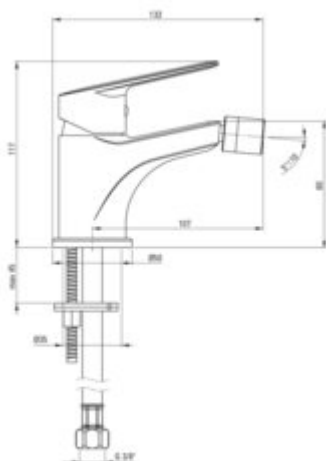

## Bidet tap

Product code: BGJ\_N30M

EAN: 5908212087152

Color: nero

Warranty [years]: 7

### Mixer

Finish	nero
Material	brass
Mixer type	mixer, single-handle
Installation method	standing
Total mixer height [mm]	117
Flow class [l/min]	A <= 15 (9.1 - 15)
Acoustic group [dB]	II (20 < x <= 30)
Plug included in the set	no

### Mixer cartridge

Ceramic cartridge size	35 mm
------------------------	-------

### Connecting hose

Length [mm]	450
Installation thread	3/8"
Connection thread	M10