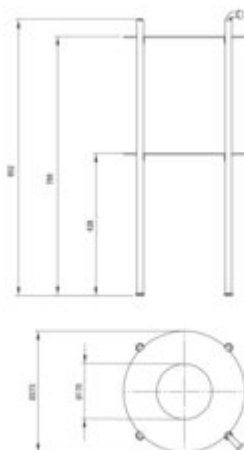

SILIA

Standing bathroom console

Product code: CKS_036A

EAN: 5908322046018

Color: chrome

Warranty [years]: 2

Furniture

Finish	chrome
Installation method	standing
Width [mm]	365
Height [mm]	845
Depth [mm]	365
Material	stainless steel
Adjustable feet	yes
Towel hanger	yes
Mounting kit included	no

Features:

- Deante Design Studio Collection
- Important! The console is sold without a sink
- Harmony and symmetry in your bathroom
- A console dedicated to washbasins from the Silia collection
- Practical shelf for cosmetics
- Useful towel hook
- Easy care
- Solid and durable steel construction
- Only the best materials, the quality of which has been confirmed by laboratory tests