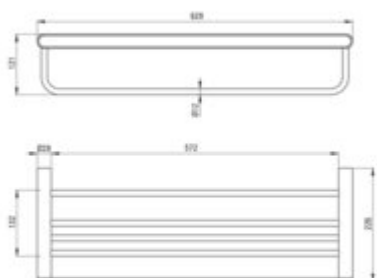

# ROUND Shelf, ribbed

Product code: ADR\_0531

EAN: 5908212087961

Color: chrome

Warranty [years]: 2

## bathroom accessories

Finish	chrome
Surface type	shine
Material	stainless steel
Height [mm]	121
Width [mm]	628
Depth [mm]	226
Mounting kit included	yes
Multifunctional product	yes