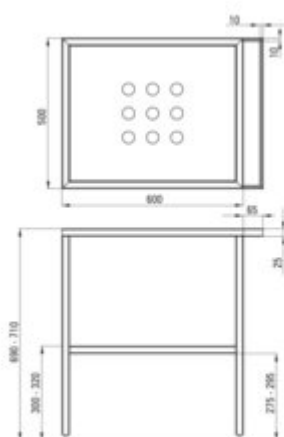

Standing bathroom console

Product code: CST_X60A

EAN: 5908212063514

Color: nero

Warranty [years]: 2

Finish	nero
Surface type	matte
Installation method	standing
Width [mm]	500
Length [mm]	665
Height [mm]	700
Material	stainless steel
Reversible	yes
Adjustable feet	yes
Mounting kit included	yes