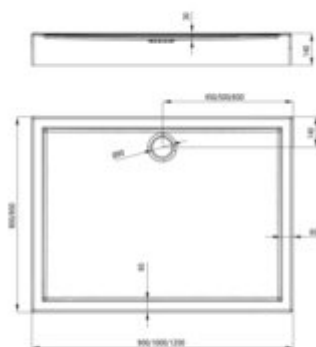

JASMIN

Acrylic shower tray, rectangular

Product code: KGJ_045B

EAN: 5907650809647

Color: white

Warranty [years]: 2

Finish	white
Material	acrylic
Shape	rectangular
Width [mm]	900
Length [mm]	1000
Height [mm]	140
Depth [mm]	30
Installation method	on the floor level
Drain diameter	90
Equipped with a height-adjustable foot	yes
Antibacterial	yes

Features:

- Durable acrylic material that maintains its shine and color
- Warning! The NHC_029C siphon fits this shower tray
- Warning! The NHC_029D siphon fits this shower tray
- Dedicated cleaning agent, safe for cleaned surfaces
- Only the best materials, the quality of which has been confirmed by laboratory tests