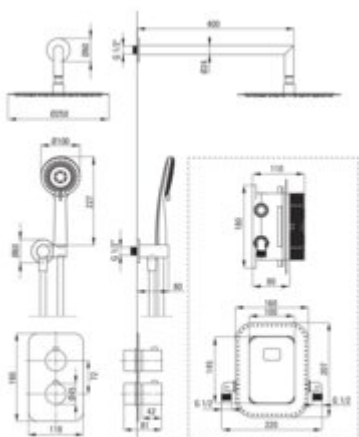

Product code: BXYZGEBT

EAN: 5907650821052

Color: gold

Warranty [years]: 7

**Mixer (BXY\_X44T)**

Mixer type	Concealed BOX, thermostatic
Installation method	concealed
Flow class [l/min]	S - 15.1-19.8 l/min
Acoustic group [dB]	I (x <= 20)

**Mixer (BXY\_ZEBT)**

Mixer type	Concealed BOX, thermostatic
Installation method	concealed

**Spout**

Spout type	swivel
Range of shower/ bath spout [mm]	384

**Shower overhead**

Shape	round
Material	stainless steel
Diameter [mm]	250
Number of functions	1

**Hand shower**

Number of functions	3
Anti-calc	yes
Stream type	rain, mist, mixed

**Hose**

Length [mm]	1500
Braid material	PVC
Anti-twist	1

**Angled hose connector**

Finish	gold
Connection type	for the hose with hand shower holder
Shape	round
Material	brass
Connection thread	yes
Concealed mounting	yes

**Features:**

- Flush-mounted installation ensures the aesthetics of the bathroom
- Convenient installation - you can install the BOX now and choose external elements at any
- The best materials guarantee durability and reliability of the product
- Timelessness and unlimited creative possibilities
- Complementarity and comprehensiveness of the offer
- Anti-twist system, preventing the hose from twisting
- Durable hose ends made of brass
- Adjustable shower hand angle
- Anti-calc hand shower
- Anti-calc system facilitating the removal of limescale deposits
- 3-function hand shower
- Dedicated cleaning agent, safe for cleaned surfaces
- Only the best materials, the quality of which has been confirmed by laboratory tests
- The mixer body is made of the highest quality brass
- 38°C temperature lock