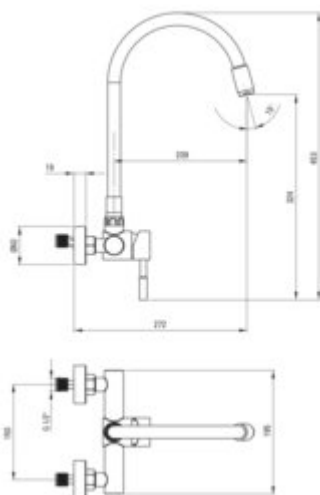

LUNO

Kitchen tap, wall-mounted

Product code: BOC_B800

EAN: 5907650864370

Color: brushed steel, nero

Warranty [years]: 5

Mixer

Finish	steel
Material	steel 304
Mixer type	single-handle, mixer
Installation method	wall-mounted
Flow class [l/min]	A <= 15 (9.1 - 15)
Acoustic group [dB]	I (x <= 20)

Mixer cartridge

Ceramic cartridge size	35 mm
------------------------	-------

Spout

Spout type	elastic
------------	---------

Aerator

Aerator type	honeycomb
Aerator size	M24

Features:

- Only the best materials, the quality of which has been confirmed by laboratory tests
- Dedicated cleaning agent, safe for cleaned surfaces
- The mixer is equipped with a stream aerator
- Innovative and easy to maintain brushed steel coating