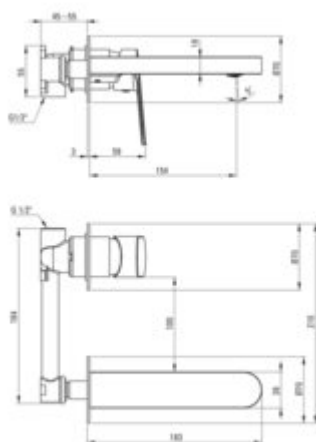

## Washbasin tap, concealed

Product code: BGA\_Z55L

EAN: 5907650845867

Color: gold

Warranty [years]: 7

### Mixer cartridge

Ceramic cartridge size	35 mm
------------------------	-------

### Spout

Mixer spout range [mm]	153
Material	brass

### Aerator

Aerator type	honeycomb
Aerator size	M24