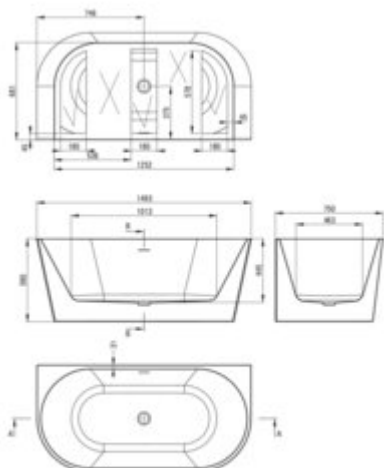

SILIA

Acrylic bathtub, back-to-wall/freestanding

Product code: KDS_015W

EAN: 5907650830801

Color: white

Warranty [years]: 5

Finish	white
Material	acrylic
Width [mm]	750
Length [mm]	1500
Height [mm]	580
Depth [mm]	431
capacity [l]	199
Installation method	wall-mounted, freestanding
built-in overflow	yes
Siphon included	yes
Click-clack plug included	yes

Features:

- Deante Design Studio Collection
- Easy to clean and maintain
- Flexible arrangement - free-standing or back-to-wall bathtub
- Freedom in choosing the faucet - wall-mounted, concealed or floor-mounted
- Only the best materials, the quality of which has been confirmed by laboratory tests
- Durable acrylic material that maintains its shine and color
- Dedicated cleaning agent, safe for cleaned surfaces