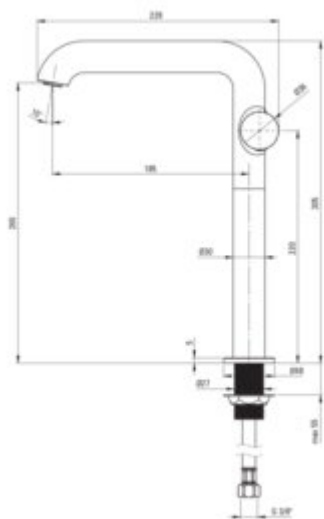

SILIA HEXA

Washbasin tap, tall

Product code: BHS_R24K

EAN: 5907650886853

Color: brushed gold

Warranty [years]: 7

Mixer

Finish	brushed gold
Material	brass
Mixer type	single-handle, mixer
Installation method	standing
Total mixer height [mm]	305
Flow class [l/min]	Z - 4-9 l/min
Acoustic group [dB]	I (x <= 20)

Mixer cartridge

Ceramic cartridge size	25 mm
------------------------	-------

Spout

Spout type	still
Mixer spout range [mm]	185
Material	brass

Aerator

Aerator type	flat, swivel, honeycomb
Aerator size	M24

Connecting hose

Length [mm]	450
Installation thread	3/8"
Connection thread	M10

Features:

- Deante Design Studio Collection
- Decorative lever - jewelry for your bathroom
- Noble form and timeless simplicity
- The mixer body is made of the highest quality brass
- Innovative and easy to maintain brushed gold coating
- Coating applied using the PVD method
- The mixer is equipped with a stream aerator
- The movable aerator allows you to direct the water stream
- Only the best materials, the quality of which has been confirmed by laboratory tests
- 45 cm connection hoses included
- The mounting sleeve facilitates the installation of the mixer
- Z flow class (4-9 l/min) allowing for water consumption reduction
- The lever on the side makes it easier to keep the spout clean
- Cleaning agent for fixtures in all colors available