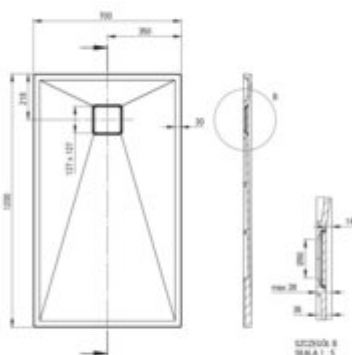

CORREO Granite shower tray, rectangular

Product code: KQR_T73B

EAN: 5907650837787

Color: anthracite metallic

Warranty [years]: 10

Finish	anthracite metallic
Material	granite
Shape	rectangular
Width [mm]	700
Length [mm]	1200
Height [mm]	36
Installation method	directly on the spout, on the construction material support, on the floor level
Drain diameter	90
possibility to cut to size	yes
Hydrophobicity	yes

Features:

- Properties of Deante granite: resistance to impact, high temperature, discoloration, therm
- Hydrophobic properties repel water molecules
- For installation at floor level, directly on the screed or supported by construction mater
- Possibility of cutting the granite shower tray
- Warning! The NHC_029C siphon fits this shower tray
- Warning! The NHC_029D siphon fits this shower tray
- Dedicated cleaning agent, safe for cleaned surfaces
- Only the best materials, the quality of which has been confirmed by laboratory tests
- The finish enriched with silver ions adds antiseptic properties
- Anti-slip properties of granite shower trays