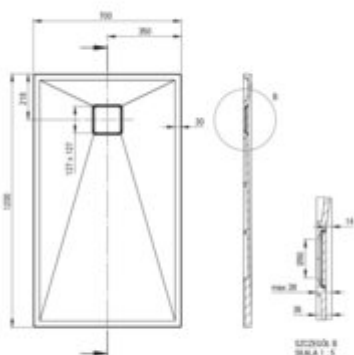

CORREO

Granite shower tray, rectangular

Product code: KQR_S73B

EAN: 5907650837732

Color: metallic grey

Warranty [years]: 10

Finish	metallic grey
Material	granite
Shape	rectangular
Width [mm]	700
Length [mm]	1200
Height [mm]	36
Installation method	directly on the spout, on the construction material support, on the floor level
Drain diameter	90
possibility to cut to size	yes
Hydrophobicity	yes

Features:

- Properties of Deante granite: resistance to impact, high temperature, discoloration, therm
- Hydrophobic properties repel water molecules
- For installation at floor level, directly on the screed or supported by construction mater
- Possibility of cutting the granite shower tray
- Warning! The NHC_029C siphon fits this shower tray
- Warning! The NHC_029D siphon fits this shower tray
- Dedicated cleaning agent, safe for cleaned surfaces
- Only the best materials, the quality of which has been confirmed by laboratory tests
- The finish enriched with silver ions adds antiseptic properties
- Anti-slip properties of granite shower trays