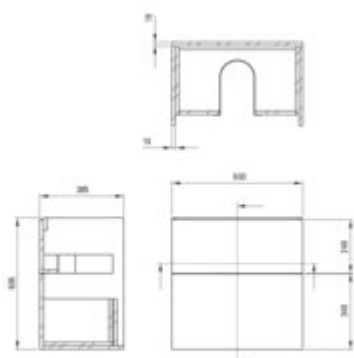

PRIZMA

Bathroom vanity, with washbasin

Product code: STNU6U6U6M

EAN: 5908212006597

Color: nero

Warranty [years]: 2

Furniture

Finish	black
Installation method	wall-mounted
Width [mm]	600
Height [mm]	600
Depth [mm]	385
Material	MDF, particle board
Mounting kit included	no

Washbasin

Finish	white
Material	ceramic
Hole for the tap	yes

Features:

- Push to open system - opening drawers by pressing the front.
- SlowMotion drawers with full extension
- Please note: To ensure the set is complete and ready for installation, it is necessary to purchase the siphon and waste plug separately - they are not included in the set.
- Polish quality with care for the environment
- Exceptional durability thanks to appropriate UV varnishes
- Ready-to-use furniture without the need for assembly
- Hard and durable ceramics does not lose its properties with long use
- Antibacterial coating, preventing the growth of microorganisms
- Only the best materials, the quality of which has been confirmed by laboratory tests
- Dedicated cleaning agent, safe for cleaned surfaces