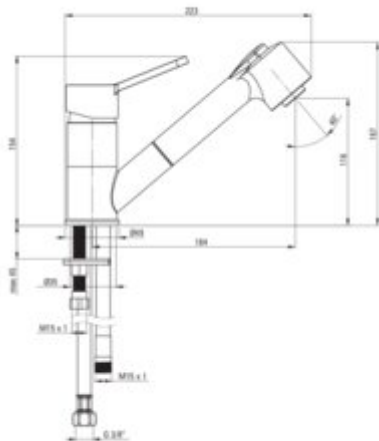

NARCYZ Kitchen tap

Product code: BDN_071M

EAN: 5908212028049

Color: chrome

Warranty [years]: 7

Mixer

| | |
|-------------------------|----------------------|
| Finish | chrome |
| Material | brass |
| Mixer type | mixer, single-handle |
| Installation method | standing |
| Total mixer height [mm] | 167 |
| Flow class [l/min] | A <= 15 (9.1 - 15) |
| Acoustic group [dB] | I (x <= 20) |
| Check valves | yes |

Mixer cartridge

| | |
|------------------------|-------|
| Ceramic cartridge size | 35 mm |
|------------------------|-------|

Spout

| | |
|------------------------|----------|
| Spout type | pull-out |
| Mixer spout range [mm] | 184 |
| Material | metal |

Aerator

| | |
|--------------|-----------|
| Aerator type | honeycomb |
|--------------|-----------|

Connecting hose

| | |
|---------------------|------|
| Length [mm] | 450 |
| Installation thread | 3/8" |
| Connection thread | M8 |

Hose

| | |
|-------------|------|
| Length [mm] | 1200 |
|-------------|------|

Hand shower

| | |
|---------------------|---|
| Number of functions | 2 |
|---------------------|---|

Features:

- The mixer body is made of the highest quality brass
- The mixer is equipped with a stream aerator
- The mixer with functional pull-out spout
- 2-function hand shower (rain and air stream)
- 45 cm connection hoses included
- The mixer is equipped with non-return valves so that the mixed water does not flow back in
- Only the best materials, the quality of which has been confirmed by laboratory tests
- Cleaning agent for fixtures in all colors available