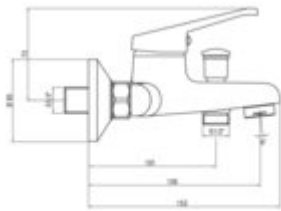

## Bath mixer, wall-mounted

Product code: BYU\_010M

EAN: 5908212002193

Color: chrome

Warranty [years]: 5

### Mixer cartridge

Ceramic cartridge size	35 mm
------------------------	-------