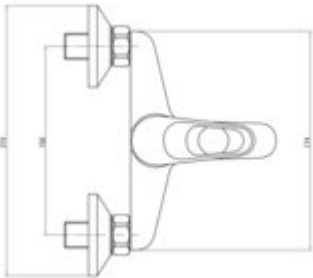

## Bath mixer, wall-mounted

Product code: BYU\_010M

EAN: 5908212002193

Color: chrome

Warranty [years]: 5

### Mixer cartridge

Ceramic cartridge size	35 mm
------------------------	-------

### Spout

Spout type	foldable
Mixer spout range [mm]	136
Material	brass