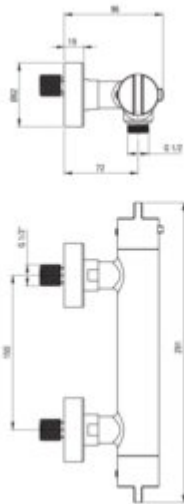

THERM

Shower mixer, thermostatic

Product code: BCH_04BT

EAN: 5907650815129

Color: chrome

Warranty [years]: 7

Mixer

Finish	chrome
Material	brass
Mixer type	two-handle, thermostatic
Installation method	wall-mounted
Total mixer height [mm]	96
Flow class [l/min]	S - 15.1-19.8 l/min
Acoustic group [dB]	II (20 < x <= 30)
Check valves	yes

Mixer cartridge

Temperature lock	yes
------------------	-----

Features:

- Thermostatic cartridge for precise water temperature setting
- The mixer body is made of the highest quality brass
- Only the best materials, the quality of which has been confirmed by laboratory tests
- 38°C temperature lock
- Ergonomic knobs
- Top grade brass
- Combination of functionality and aesthetics
- Reinforced check valves compensate for pressure surges
- Cleaning agent for fixtures in all colors available