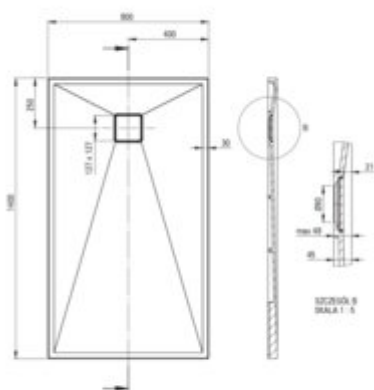

CORREO Granite shower tray, rectangular

Product code: KQR_548B

EAN: 5907650821267

Color: beige

Warranty [years]: 10

Material	granite
Shape	rectangular
Width [mm]	800
Length [mm]	1400
Height [mm]	45
Installation method	on the floor level, on the construction material support, directly on the spout
Drain diameter	90
possibility to cut to size	yes
Hydrophobicity	yes

Features:

- Anti-slip properties of granite shower trays
- The finish enriched with silver ions adds antiseptic properties
- Properties of Deante granite: resistance to impact, high temperature, discoloration, therm
- Hydrophobic properties repel water molecules
- For installation at floor level, directly on the screed or supported by construction mater
- Possibility of cutting the granite shower tray
- Warning! The NHC_029C siphon fits this shower tray
- Warning! The NHC_029D siphon fits this shower tray
- Dedicated cleaning agent, safe for cleaned surfaces
- Only the best materials, the quality of which has been confirmed by laboratory tests